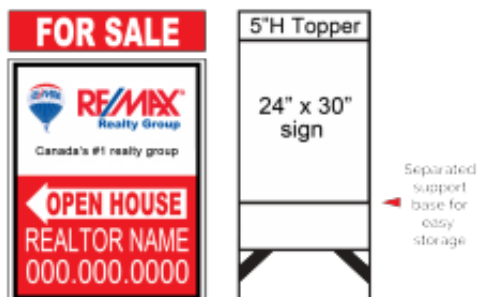

MLS 24x30

Product Code: MLS-24x30

Availability: 2 - 3 Days

Weight: 9.00lb

Dimensions: 0.00in x 24.00in x 30.00in

Price: \$50.40

Ex Tax: \$45.00

Short Description

<<<<<< Please click on the picture to choose the size and price from the list.