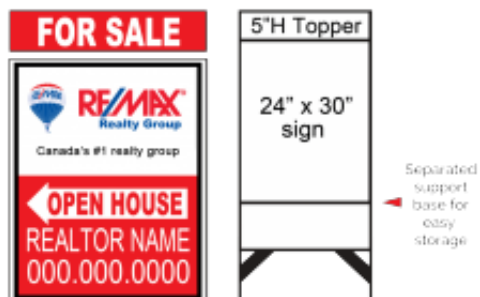

MLS 24x30

Product Code: MLS-24x30

Availability: 2 - 3 Days

Weight: 9.00lb

Dimensions: 0.00in x 24.00in x 30.00in

Price: \$50.40

Ex Tax: \$45.00

Short Description

<<<<<< Please click on the picture to choose the size and price from the list.