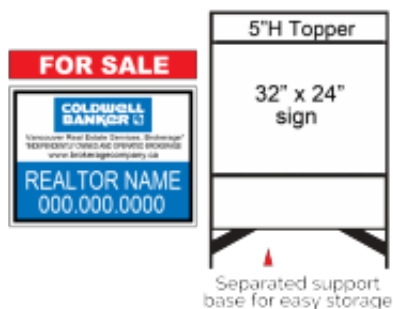

MLS 32x24

Product Code: MLS-32x24

Availability: 2 - 3 Days

Weight: 10.00lb

Dimensions: 0.00in x 32.00in x 24.00in

Price: \$50.40

Ex Tax: \$45.00

Short Description

<<<<<< Please click on the picture to choose the size and price from the list.