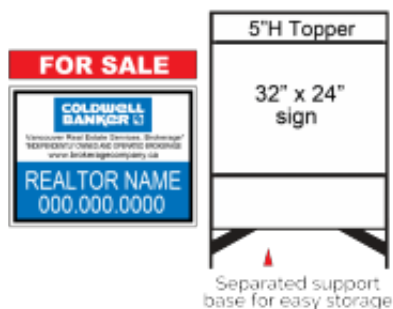

## MLS 32x24

**Product Code:** MLS-32x24

**Availability:** 2 - 3 Days

**Weight:** 10.00lb

**Dimensions:** 0.00in x 32.00in x 24.00in

**Price:** \$50.40

**Ex Tax:** \$45.00

### Short Description

<<<<<< Please click on the picture to choose the size and price from the list.