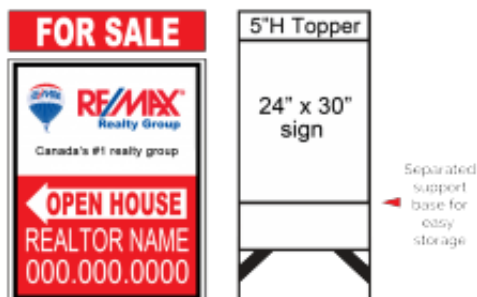

## MLS 24x30

**Product Code:** MLS-24x30

**Availability:** 2 - 3 Days

**Weight:** 9.00lb

**Dimensions:** 0.00in x 24.00in x 30.00in

**Price: \$50.40**

**Ex Tax: \$45.00**

### Short Description

<<<<<< Please click on the picture to choose the size and price from the list.