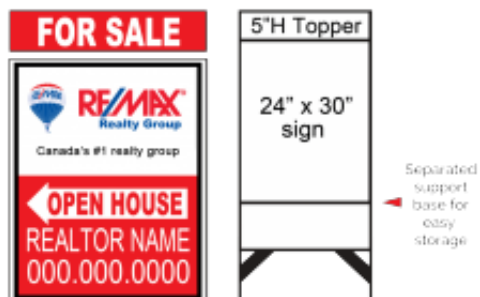

## MLS 24x30

**Product Code:** MLS-24x30

**Availability:** 2 - 3 Days

**Weight:** 9.00lb

**Dimensions:** 0.00in x 24.00in x 30.00in

**Price: \$50.40**

**Ex Tax: \$45.00**

### Short Description

<<<<<< Please click on the picture to choose the size and price from the list.